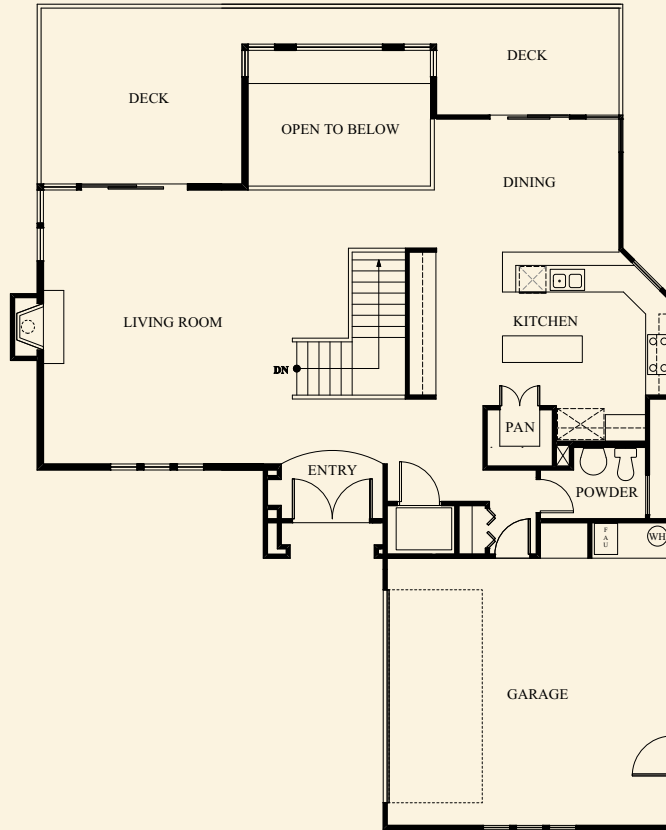

Square Footage

Home: 2,650

Garage: 515

Deck: 400

The Avila

Upper

Lower