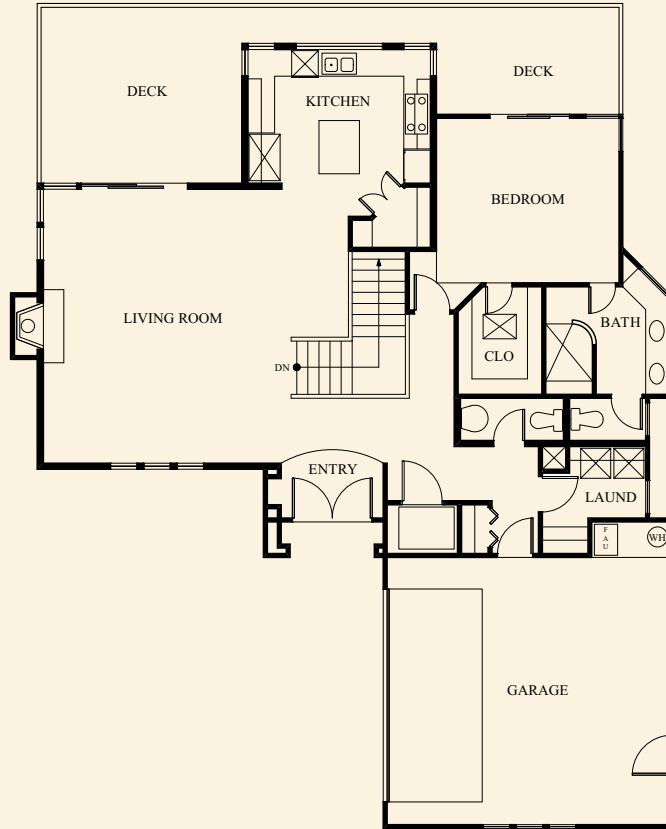

Square Footage

Home: 2,900

Garage: 515

Deck: 400

The Avalon

Upper

Lower