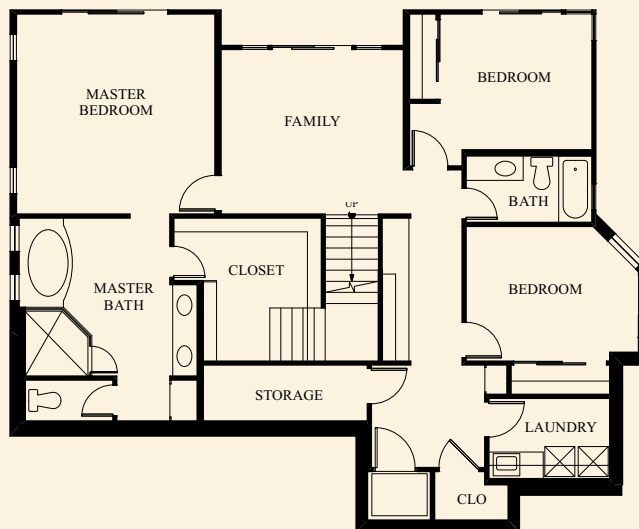

Square Footage

Home: 2,900

Garage: 515

Deck: 400

The Avalon

Upper

Lower